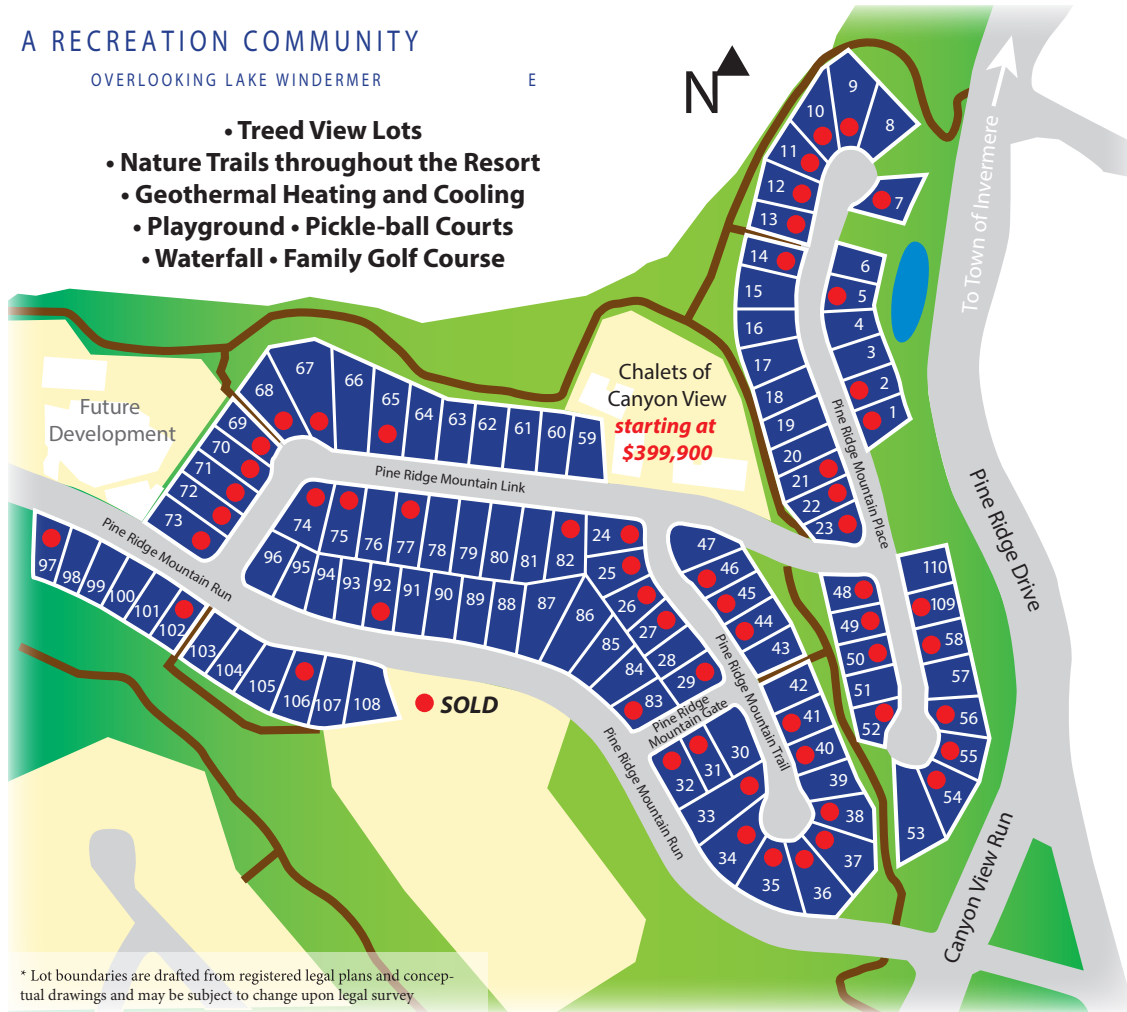

COTTAGE HOMES AND WOODED VIEW LOTS

Call 250-688-1247 for more information

A RECREATION COMMUNITY

OVERLOOKING LAKE WINDERMERE

- Treed View Lots
- Nature Trails throughout the Resort
- Geothermal Heating and Cooling
- Playground • Pickle-ball Courts
- Waterfall • Family Golf Course